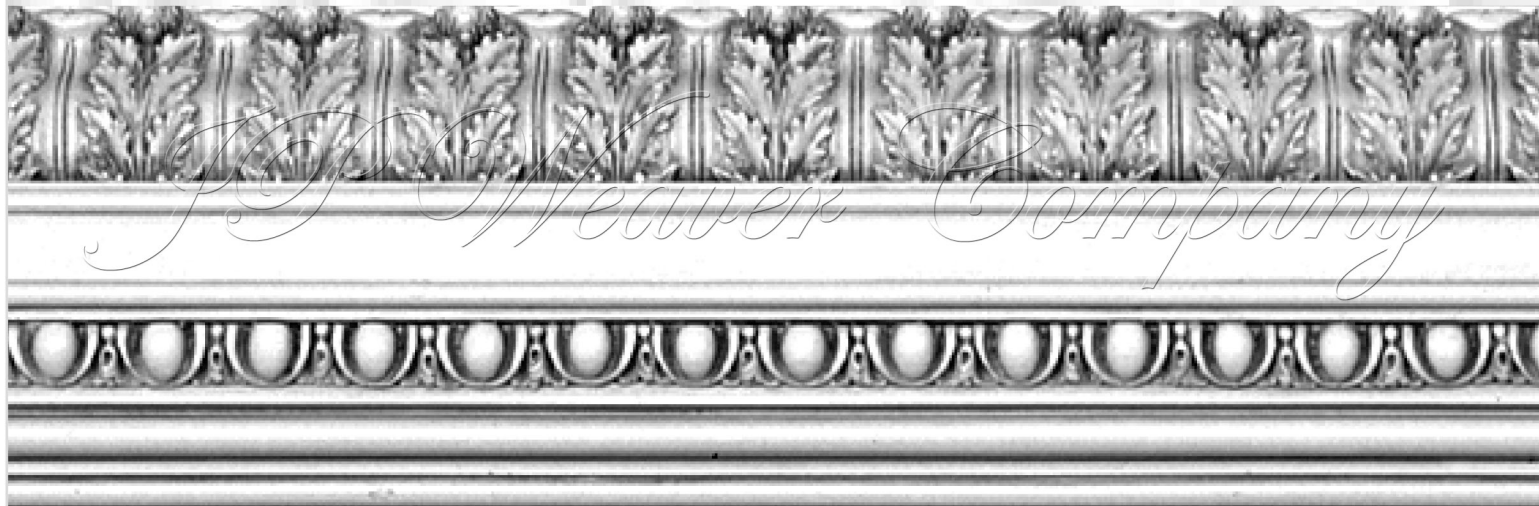

**PLAS 865 ~ MASINI LIGHT COVE**

PHOTO SCALE: 3/8" = 1"

**PLAS 865 B LIGHT COVE**  
SHOWN WITH **RMF 842 A & B**  
CHINOISERIE DETAILS WITHIN  
A 5' DIAMETER DOME

**PLAS 865**  
**MASINI**  
**LIGHT COVE**

7" WIDTH  
2-3/8" HEIGHT  
96" LENGTH  
8-13/16" REPEAT

36 LBS. PER LENGTH  
97" SHIPPING LENGTH

AVAILABLE AS DOME RING  
(**PLAS 865 B**) FOR DOMES WITH  
INNER DIAMETER SIZES OF 48" - 72"